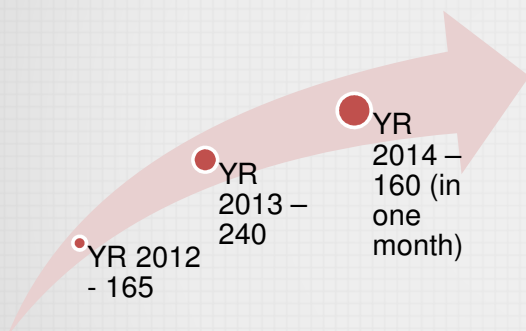

MEMBERSHIP STATISTICS

- **99%** Took membership by applying online
- **75%** Paid for their membership online
- **360** Members and non-members registered online and attended various IWA events
- **100%** We had 100% paperless membership process last year. No paper membership applications, no membership cards.

Indian Women's Association Singapore | www.iwasigapore.org